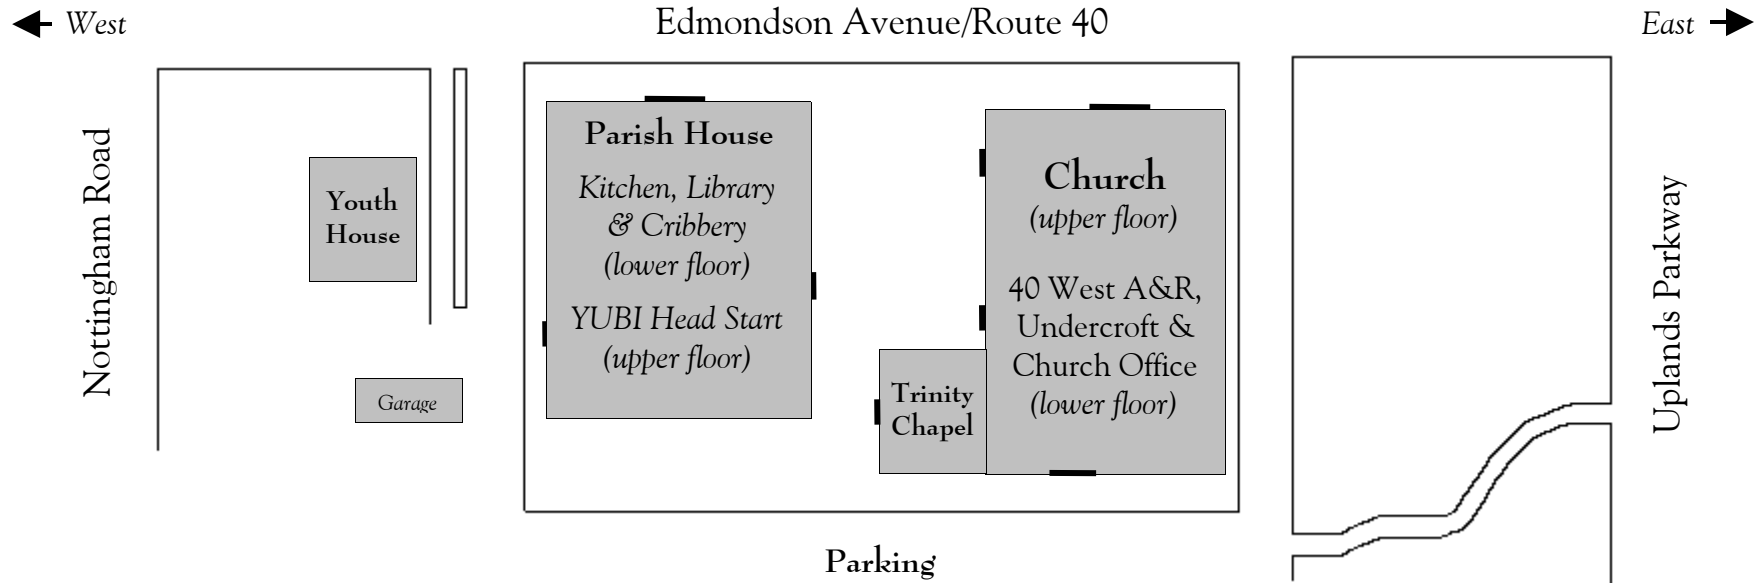

# St. Bartholomew's Episcopal Church Campus Map

Our parking lot is located at the rear of our buildings. From the parking lot, the stone building on your right is the Church and the brick Tudor-style building is our Parish House. The Youth House is the shingled residence west of the Parish House and can be reached using either the gravel drive from the parking lot or the sidewalk along Edmondson Avenue.

Doors in each structure are indicated on this map by a darker line.

Both the Church and Parish House are handicapped accessible from their north entries, using the doors that face Edmondson Avenue. Rest rooms are located on the lower level of both buildings. Our only handicapped accessible rest room is located in the Parish House.

The Church Office is reached through the south door of the Church building. *Please ring for entry. The Office is open weekdays from 9 am – 1 pm.* The 40 West Assistance and Referral Center is on the lower level of the Church and can be reached using the doors located down a set of stairs on the west side of the Church building. *Please ring for entry. The A&R office is open Mondays and Wednesdays from 10 am – 1 pm and Fridays from 7:30 – 8:30 pm.* Our 12-step groups meet on the lower level of the Church building in the Undercroft, accessible through the south door of the Church building. Our Sunday School classrooms are also in the Undercroft.